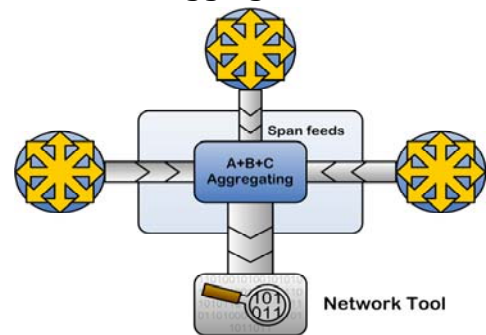

Smart Network Access System

Sample Configuration Modes

Breakout TAP Mode

Aggregating TAP Mode

SPAN Regeneration Mode

SPAN Aggregation Mode

Fully Configurable 1U Backplane

The flexible, high density and configurable backplane design of the 1U chassis allows you to aggregate, route or regenerate traffic in any configuration that your network appliances and tools require.