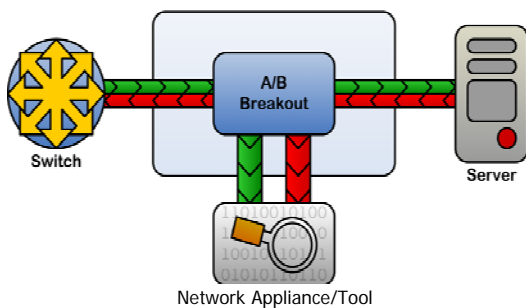

Smart Network Access System

Sample Configuration Modes

Breakout TAP Mode

Aggregating TAP Mode

SPAN Regeneration Mode

SPAN Aggregation Mode

Fully Configurable 1U Backplane

The flexible, high density and configurable backplane design of the 1U chassis allows you to aggregate, route or regenerate traffic in any configuration that your network appliances and tools require.